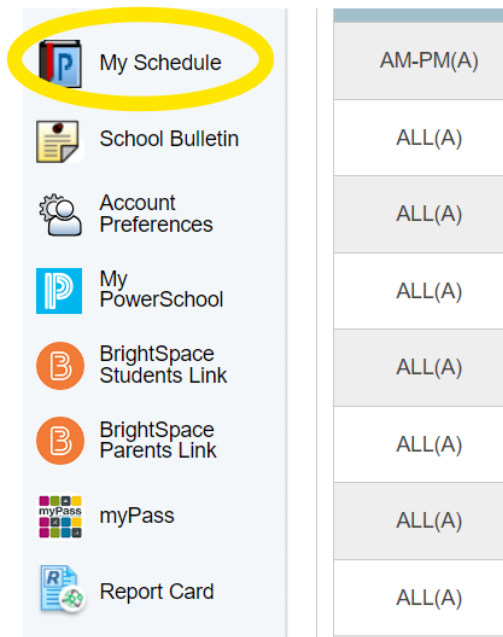

## How to find student schedule in PowerSchool Parent & Student Portals:

Once Logged into the portal, on the left hand navigation view, select the 'My Schedule' as seen below.

You can select which view you would like by clicking one of the following tabs as seen below.