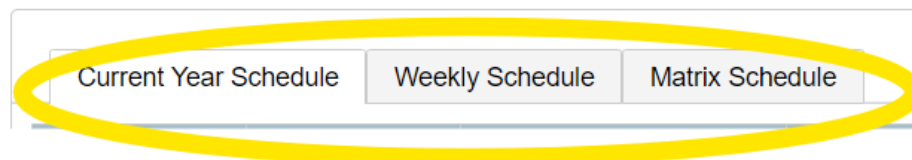

CURRENT YEAR SCHEDULE: KHAJAVI, SONALI D

Student Track:

As a reminder, please ensure that all course change requests and questions regarding schedules are submitted using the course change request form (information linked on our website.)

Thank you 😊